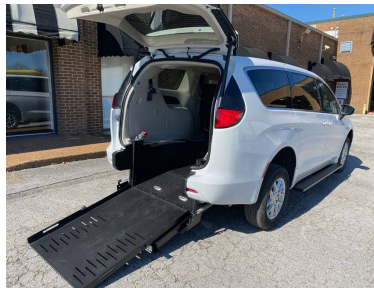

### Description

- 2024 Chrysler FR Wheelchair Conversion
- Body: -
- Length: 18
- Capacity: 5
- Engine: 3.6L V-6 Gas
- Colour: Black
- Status: New

#### Wheelchair Equipment

- 1,000 LB Capacity Ramp (97" x 36.25")
- ADA Compliant
- Q-Straint Q-8200 Wheelchair Tie-Down
- Ramp Angle: 11°
- Rear Ramp w/ Dual Latches (Rear Entry)

#### Exterior Features

- Aluminum Running Boards (Both Sides) w/ Full Rubber Cover

#### Chassis Features

- Touring Suspension (Softer Ride)