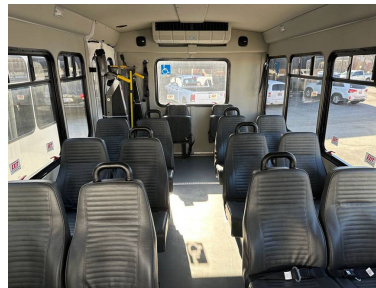

### Description

- 2024 Starcraft Allstar Wheelchair
- Body: Chevrolet 4500 Chassis
- Length: 22'
- Capacity: 13
- Engine: 6.6L V-8 Gas
- Colour: Grey
- Status: New