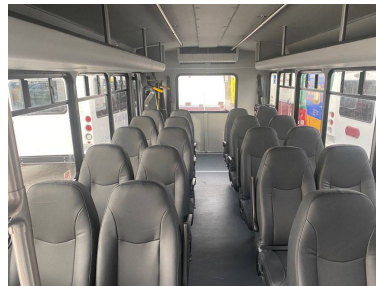

Bus Giant | 534 New York Ave., Huntington, NY 11743
 Contact: Local Sales Representative | (888) 800-3779 | jhayes@busgiant.com

Stock #: AU14223257

Description

- 2024 Starcraft Allstar Wheelchair
- Body: -
- Length: 27'
- Capacity: 21
- Engine: 7.3L V-8 Gas
- Colour: Grey
- Status: New

Price: Contact Us for Pricing

Features / Options

CP = Co-Pilot Seat | LR = Luggage Rack | PS = Perimeter Seating | RR = Rear Ramp | RS = Rear Storage (no wall) | RSW = Rear Storage with Wall | WS = Wheelchair Station

Seating

- High-back Berkshire Recliner Seats with Retractable Seat Belts
- Level Five Upgrade Fabric: Black Leathermate Reflections
- Arm Rests at Aisle
- Side Sliders
- Track Seating
- Double Foldaway Seat
- Deluxe Driver's Seat (recline)

Storage

- Deluxe Overhead Luggage Racks (full length both sides) with Aircraft Reading Lights

Entertainment

- AM/FM/Bluetooth/USB w 4 Speakers (Ford OEM)