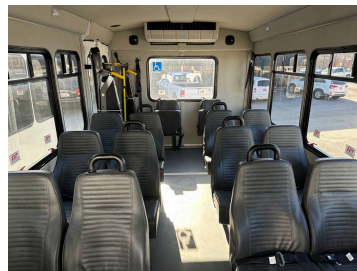

Bus Giant | 534 New York Ave., Huntington, NY 11743
Contact: Local Sales Representative | (888) 800-3779 | jhayes@busgiant.com

Stock #: 14223443

Description

- 2024 Chevrolet 4500 Starcraft Allstar Wheelchair
- Body:
- Length: 22'
- Capacity: 13
- Engine: 6.6L V-8 Gas
- Colour: Grey
- Status: New

Price: \$0.00

Features / Options

CP = Co-Pilot Seat | LR = Luggage Rack | PS = Perimeter Seating | RR = Rear Ramp | RS = Rear Storage (no wall) | RSW = Rear Storage with Wall | WS = Wheelchair Station

Wheelchair Equipment

- 57 Gallon Fuel Tank
- Tilt Wheel/Cruise Control

Entertainment

- AM/FM/MP3 w 4 Speakers

Seating

- Mid-Back Gray Vinyl Seats with Retractable Seat Belts
- Deluxe Driver's Seat w 6-way Power Base (Chevrolet OEM)
- Two (2) Single Jump Seats

Doors & Windows

- Electric Double-Leaf Entrance Door with Exterior Key Switch

Exterior Features

- Chevrolet Hub Caps
- Driver's Running Board

Interior Features

- Gray Gerflor Flooring
- Padded Grab Handle on Seat Backs
- Padded Vinyl Interior (Walls & Ceiling)
- Right Hand Entrance Grab Rail