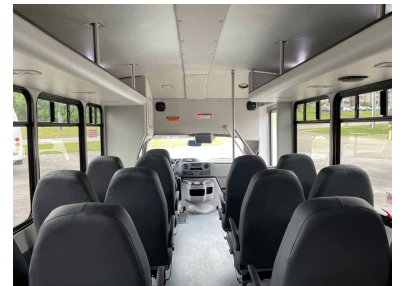

Bus Giant | 534 New York Ave., Huntington, NY 11743
Contact: Local Sales Representative | (888) 800-3779 | jhayes@busgiant.com

Stock #: 14223344

Description

- 2024 Ford E350 Starcraft Allstar Deluxe
- Body: -
- Length: 22'
- Capacity: 13
- Engine: 7.3L V-8 Gas
- Colour: Grey
- Status: New

Price: Contact Us for Pricing

Features / Options

CP = Co-Pilot Seat | LR = Luggage Rack | PS = Perimeter Seating | RR = Rear Ramp | RS = Rear Storage (no wall) | RSW = Rear Storage with Wall | WS = Wheelchair Station

Seating

- High-back Berkshire Recliner Seats with Retractable Seat Belts
- Level Five Upgrade Fabric: Black Reflections Leathermate
- Arm Rests at Aisle
- Track Seating
- Side Sliders
- Two (2) Single Jump Seats
- Deluxe Driver's Seat (recline)

Electrical

- Ford OEM Alternator (240 Amp)
- LED Interior and Exterior Lights

Storage

- Overhead Luggage Racks (full length both sides) with Aircraft Reading Lights

Wheelchair Equipment

- ADA Compliance (Brake Interlock, Decals, Lights, Fast Idle Switch)
- Fully Automatic Wheelchair Lift (Braun)
- Two (2) Q-Straint Wheelchair Tie Downs
- Two (2) Storage Pouches for Tie-Downs
- Plywood Subfloor

Exterior Features

- Driver's Running Board
- Stainless Steel Wheel Inserts with Valve Stem Extensions

Safety

- Back-up Camera
- Fire Extinguisher

Chassis Features

- Tilt Wheel/Cruise Control

Doors & Windows

- 36" x 36" T-Slider Windows (T-Slider at Top)
- Electric Double-Leaf Entrance Door with Exterior Key Switch

Interior Features

- Gray Gerflor Flooring
- Padded Vinyl Interior (Walls & Ceiling)
- Right Hand Entrance Grab Rail

Heating & Cooling

- 65,000 BTU Rear Heater
- 70,000 BTU Rear A/C with Dual Compressors

Entertainment

- Ford OEM AM/FM/Bluetooth/USB with 4 Speakers