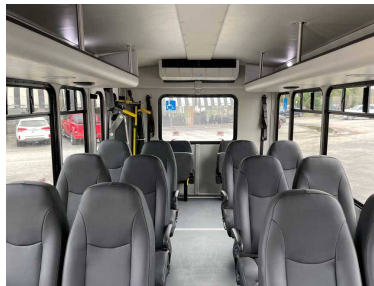

Bus Giant | 534 New York Ave., Huntington, NY 11743
Contact: Local Sales Representative | (888) 800-3779 | jhayes@busgiant.com

Stock #: 14223344

Description

- 2024 Ford E350 Starcraft Allstar Deluxe
- Body: -
- Length: 22'
- Capacity: 13
- Engine: 7.3L V-8 Gas
- Colour: Grey
- Status: New

Price: Contact Us for Pricing

Features / Options

CP = Co-Pilot Seat | LR = Luggage Rack | PS = Perimeter Seating | RR = Rear Ramp | RS = Rear Storage (no wall) | RSW = Rear Storage with Wall | WS = Wheelchair Station

Seating

- High-back Berkshire Recliner Seats with Retractable Seat Belts
- Level Five Upgrade Fabric: Black Reflections Leathermate
- Arm Rests at Aisle
- Track Seating
- Side Sliders
- Two (2) Single Jump Seats
- Deluxe Driver's Seat (recline)

Electrical

- Ford OEM Alternator (240 Amp)
- LED Interior and Exterior Lights

Storage

- Overhead Luggage Racks (full length both sides) with Aircraft Reading Lights

Wheelchair Equipment

- ADA Compliance (Brake Interlock, Decals, Lights, Fast Idle Switch)
- Fully Automatic Wheelchair Lift (Braun)
- Two (2) Q-Straint Wheelchair Tie Downs
- Two (2) Storage Pouches for Tie-Downs
- Plywood Subfloor

Exterior Features

- Driver's Running Board
- Stainless Steel Wheel Inserts with Valve Stem Extensions

Safety

- Back-up Camera
- Fire Extinguisher

Chassis Features

- Tilt Wheel/Cruise Control

Doors & Windows

- 36" x 36" T-Slider Windows (T-Slider at Top)
- Electric Double-Leaf Entrance Door with Exterior Key Switch

Interior Features

- Gray Gerflor Flooring
- Padded Vinyl Interior (Walls & Ceiling)
- Right Hand Entrance Grab Rail

Heating & Cooling

- 65,000 BTU Rear Heater
- 70,000 BTU Rear A/C with Dual Compressors

Entertainment

- Ford OEM AM/FM/Bluetooth/USB with 4 Speakers