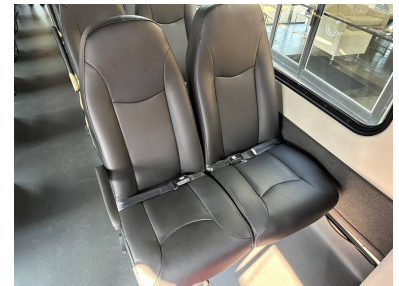

Bus Giant | 534 New York Ave., Huntington, NY 11743
 Contact: Local Sales Representative | (888) 800-3779 | jhayes@busgiant.com

Stock #: 14223194

Description

- 2024 Freightliner Glaval Legacy
- Body: -
- Length: 40'
- Capacity: 38
- Engine: Cummins 300 HP 6.7L Diesel
- Colour: -
- Status: New

Actual windows will be T-Slider Windows

Actual windows will be T-Slider Windows

Price: Contact Us for Pricing

Features / Options

CP = Co-Pilot Seat | LR = Luggage Rack | PS = Perimeter Seating | RR = Rear Ramp | RS = Rear Storage (no wall) | RSW = Rear Storage with Wall | WS = Wheelchair Station

Safety

- Back-up Camera
- Roof Escape Hatch
- Safety Package (Reflector Flare Kit & Fire Extinguisher)

Exterior Features

- Remote and Heated Exterior Mirrors
- Aluminum Wheels (Freightliner OEM)

Seating

- High-back Recliner Seats with Retractable Seat Belts
- Level Five Upgrade Fabric: Black Reflections Leathermate
- Arm Rests at Aisle Includes Foldaway Seats
- Side Sliders
- Bostrom Talladega 910 Air Suspension Driver's Seat

Electrical

- 320 Amp Alternator
- Fast Idle Switch
- Four (4) Dual USB Ports (each) Rows 2 & 3
- Three (3) Batteries in Battery Box

Storage

- Deluxe Overhead Luggage Racks (full length both sides) with Aircraft Reading Lights and Bungee Cord
- Rear Luggage Compartment with Single Door (50" Deep)