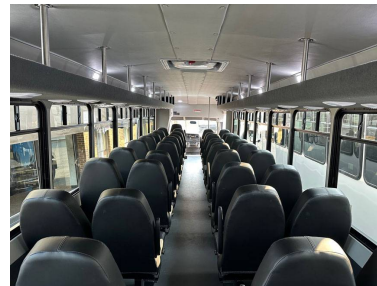

Bus Giant | 534 New York Ave., Huntington, NY 11743
 Contact: Local Sales Representative | (888) 800-3779 | jhayes@busgiant.com

Stock #: 14223194

Description

- 2024 Freightliner Glaval Legacy
- Body: -
- Length: 40'
- Capacity: 38
- Engine: Cummins 300 HP 6.7L Diesel
- Colour: -
- Status: New

Actual windows will be T-Slider Windows

Actual windows will be T-Slider Windows

Price: Contact Us for Pricing

Features / Options

CP = Co-Pilot Seat | LR = Luggage Rack | PS = Perimeter Seating | RR = Rear Ramp | RS = Rear Storage (no wall) | RSW = Rear Storage with Wall | WS = Wheelchair Station

Chassis Features

- 25,850 LB GVWR
- 60 Gallon Fuel Tank
- Air Horn
- Air Suspension Rear Axle (Manual Dump Valve)
- Allison 2500 Automatic Transmission
- Hydraulic Brakes
- Meritor Quiet Ride (FL OEM)
- Michelin 275/80R 22.5 Radial Tires
- Tilt Wheel/Cruise Control

Safety

- Back-up Camera
- Roof Escape Hatch
- Safety Package (Reflector Flare Kit & Fire Extinguisher)

Exterior Features

- Remote and Heated Exterior Mirrors
- Aluminum Wheels (Freightliner OEM)

Seating

- High-back Recliner Seats with Retractable Seat Belts
- Level Five Upgrade Fabric: Black Reflections Leathermate
- Arm Rests at Aisle Includes Foldaway Seats
- Side Sliders
- Bostrom Talladega 910 Air Suspension Driver's Seat