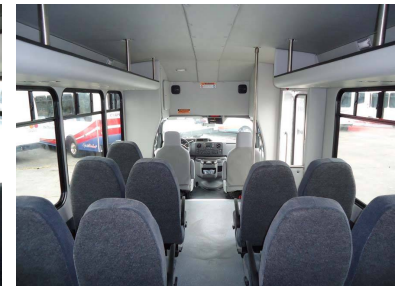

Bus Giant | 534 New York Ave., Huntington, NY 11743
Contact: Local Sales Representative | (888) 800-3779 | jhayes@busgiant.com

Stock #: 14223391

Description

- 2024 Ford E350 Starcraft Allstar
- Body: -
- Length: 22'
- Capacity: 15
- Engine: 7.3L V-8 Gas
- Colour: Grey
- Status: New

Price: Contact Us for Pricing

Features / Options

CP = Co-Pilot Seat | LR = Luggage Rack | PS = Perimeter Seating | RR = Rear Ramp | RS = Rear Storage (no wall) | RSW = Rear Storage with Wall | WS = Wheelchair Station

Seating

- High-back Berkshire Recliner Seats with Retractable Seat Belts
- Level Five Upgrade Fabric: 34701 Blue Wave
- Arm Rests at Aisle
- Side Sliders
- Deluxe Driver's Seat & Co-Pilot's Seat (Ford OEM)
- Power Pedestal for Driver's Seat (Ford OEM)

Safety

- Back-up Camera
- Fire Extinguisher
- Roof Escape Hatch

Chassis Features

- Tilt Wheel/Cruise Control

Doors & Windows

- 36" x 36" T-Slider Windows (T-Slider at Top)
- Electric Double-Leaf Entrance Door with Exterior Key Switch
- Power Windows & Door Locks in Cab (Ford OEM)

Storage

- Overhead Luggage Racks (full length both sides) with Aircraft Reading Lights
- Rear Luggage Compartment with Single Door, Rear Step and Exterior Grab Handle

Heating & Cooling

- 65,000 BTU Rear Heater
- 70,000 BTU A/C with Dual Compressors

Exterior Features

- Driver & Co-Pilot Running Boards
- Remote and Heated Exterior Mirrors
- Stainless Steel Wheel Inserts with Valve Stem Extensions

Electrical

- Ford OEM Alternator (240 Amp)
- LED Interior and Exterior Lights
- Two (2) Dual USB Chargers (Mounted to Seat Frame) Rows 3 & 4 (Driver's Side)

Interior Features

- Gray Gerflor Flooring
- Padded Vinyl Interior (Walls & Ceiling)
- Right Hand Entrance Grab Rail

Entertainment

- AM/FM/Bluetooth/USB w 4 Speakers (Ford OEM)