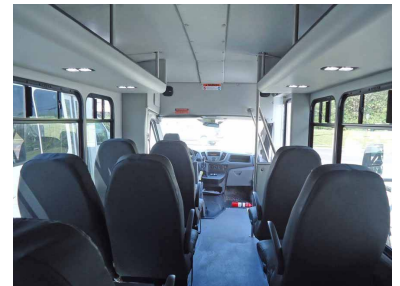

Bus Giant | 534 New York Ave., Huntington, NY 11743
 Contact: Local Sales Representative | (888) 800-3779 | jhayes@busgiant.com

Stock #: 14223326

Description

- 2024 Starcraft Starlite
- Body: -
- Length: 22'
- Capacity: 14
- Engine: 3.5L V-6 Gas
- Colour: Grey
- Status: New

Price: Contact Us for Pricing

Features / Options

CP = Co-Pilot Seat | LR = Luggage Rack | PS = Perimeter Seating | RR = Rear Ramp | RS = Rear Storage (no wall) | RSW = Rear Storage with Wall | WS = Wheelchair Station

Seating

- High-back Berkshire Recliner Seats with Retractable Seat Belts
- Level Five Upgrade Fabric: Black Reflections Leathermate
- 19" Wide Seats (in lieu of 17.5")
- Arm Rests at Aisle
- Ford OEM Driver's Seat (Gray Vinyl)

Storage

- Rear Luggage Compartment with Single Door, Rear Step Bumper and Exterior Grab Handle

Exterior Features

- Stainless Steel Wheel Inserts with Valve Stem Extensions

Electrical

- 230 Amp Alternator
- AM/FM/Radio with 4 Speakers (Ford OEM)
- Back-up Camera
- LED Interior and Exterior Lights