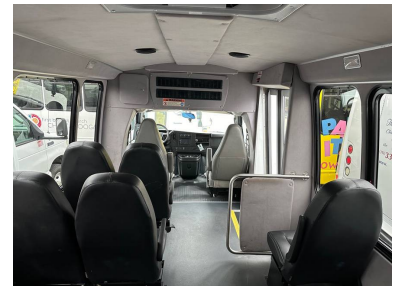

Bus Giant | 534 New York Ave., Huntington, NY 11743
 Contact: Local Sales Representative | (888) 800-3779 | jhayes@busgiant.com

Stock #: 1422311520

Description

- 2024 Chevrolet 3500 Starquest
- Body: -
- Length: 24'
- Capacity: 15
- Engine: 6.6L V-8 Gas
- Colour: Grey/White
- Status: New

Price: Contact Us for Pricing

Features / Options

CP = Co-Pilot Seat | LR = Luggage Rack | PS = Perimeter Seating | RR = Rear Ramp | RS = Rear Storage (no wall) | RSW = Rear Storage with Wall | WS = Wheelchair Station

Seating

- Factory Deluxe Reclining Driver & Co-Pilot Seats with Factory Gray Cloth Covers
- High-back Black Leathermate Berkshire Recliner Seats with Retractable Seat Belts
- Armrests on Aisle
- Side Sliders

Safety

- Back Up Alarm
- Back Up Camera

Entertainment

- AM/FM/CD

Interior Features

- 72" Interior Headroom
- Entrance Grab Rails
- Gray Gerflor Flooring with Yellow Step Nosing

Chassis Features

- Dual Rear Wheel
- Tilt Wheel
- Cruise Control