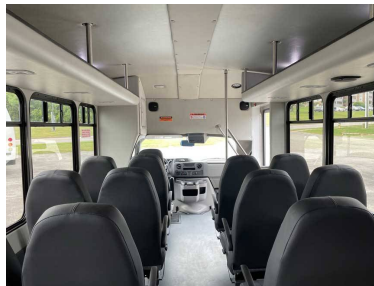

Bus Giant | 534 New York Ave., Huntington, NY 11743
 Contact: Local Sales Representative | (888) 800-3779 | jhayes@busgiant.com

Stock #: 4045

Description

- 2024 FORD E450 Starcraft Allstar
- Body: -
- Length: 22'
- Capacity: 13
- Engine: 7.3L V-8 Gas
- Colour: Black
- Status: New

Price: Contact Us for Pricing

Features / Options

CP = Co-Pilot Seat | LR = Luggage Rack | PS = Perimeter Seating | RR = Rear Ramp | RS = Rear Storage (no wall) | RSW = Rear Storage with Wall | WS = Wheelchair Station

Seating

- High-back Berkshire Recliner Seats with Retractable Seat Belts
- Level Five Upgrade Fabric: Black Reflections Leathermate
- Arm Rests at Aisle
- Track Seating
- Side Sliders
- Two (2) Single Jump Seats
- Deluxe Driver's Seat (recline)

Interior Features

- Fire Extinguisher
- Gray Gerflor Flooring
- Padded Vinyl Interior (Walls & Ceiling)
- Right Hand Entrance Grab Rail

Storage

- Overhead Luggage Racks (full length both sides) with Aircraft Reading Lights