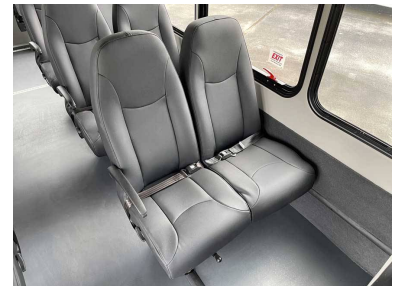

Price: Contact Us for Pricing

Features / Options

CP = Co-Pilot Seat | LR = Luggage Rack | PS = Perimeter Seating | RR = Rear Ramp | RS = Rear Storage (no wall) | RSW = Rear Storage with Wall | WS = Wheelchair Station

Seating

- High-back Berkshire Recliner Seats with Retractable Seat Belts
- Level Five Upgrade Fabric: Black Reflections Leathermate
- Arm Rests at Aisle
- Track Seating
- Side Sliders
- Two (2) Single Jump Seats
- Deluxe Driver's Seat (recline)

Exterior Features

- Driver's Running Board
- Stainless Steel Wheel Inserts with Valve Stem Extensions

Chassis Features

- Tilt Wheel/Cruise Control

Wheelchair Equipment

- ADA Compliance (Brake Interlock, Decals, Lights, Fast Idle Switch)
- Fully Automatic Wheelchair Lift (Braun)
- Two (2) Q-Straint Wheelchair Tie Downs
- Two (2) Storage Pouches for Tie-Downs

Interior Features

- Fire Extinguisher
- Gray Gerflor Flooring
- Padded Vinyl Interior (Walls & Ceiling)
- Right Hand Entrance Grab Rail

Storage

- Overhead Luggage Racks (full length both sides) with Aircraft Reading Lights