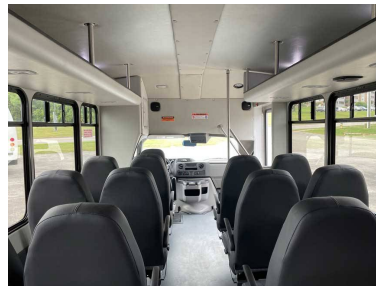

Bus Giant | 534 New York Ave., Huntington, NY 11743
 Contact: Local Sales Representative | (888) 800-3779 | jhayes@busgiant.com

Stock #: 4029

Description

- 2024 Starcraft Allstar E350
- Body: -
- Length: 22'
- Capacity: 13
- Engine: 7.3L V-8 Gas
- Colour: Black
- Status: New

Price: Contact Us for Pricing

Features / Options

CP = Co-Pilot Seat | LR = Luggage Rack | PS = Perimeter Seating | RR = Rear Ramp | RS = Rear Storage (no wall) | RSW = Rear Storage with Wall | WS = Wheelchair Station

Seating

- High-back Berkshire Recliner Seats with Retractable Seat Belts
- Level Five Upgrade Fabric: Black Reflections Leathermate
- Arm Rests at Aisle
- Track Seating
- Side Sliders
- Two (2) Single Jump Seats
- Deluxe Driver's Seat (recline)

Exterior Features

- Driver's Running Board
- Stainless Steel Wheel Inserts with Valve Stem Extensions

Chassis Features

- Tilt Wheel/Cruise Control

Wheelchair Equipment

- ADA Compliance (Brake Interlock, Decals, Lights, Fast Idle Switch)
- Fully Automatic Wheelchair Lift (Braun)
- Two (2) Q-Straint Wheelchair Tie Downs
- Two (2) Storage Pouches for Tie-Downs