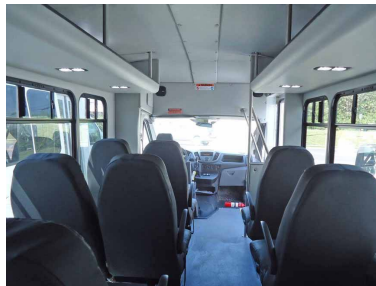

### Description

- 2023 Ford Transit 14 PAX RSW
- Body: 14 Passenger Rear Storage with Wall No CDL
- Length: 22
- Capacity: 14
- Engine: 3.5L V-6 Gas
- Colour: Black
- Status: New