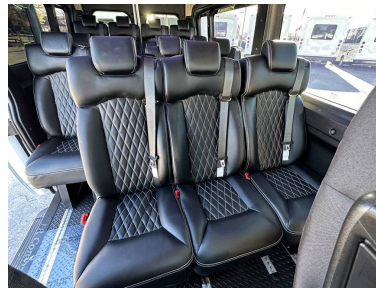

Bus Giant | 534 New York Ave., Huntington, NY 11743
 Contact: Local Sales Representative | (888) 800-3779 | jhayes@busgiant.com

Stock #: 4021

Description

- 2023 Promaster FR Conv. 20' 15 CP-RS CONVERSION
- Body: -
- Length: 20
- Capacity: 15
- Engine: 3.6L V-6 Gas
- Colour: BLUE
- Status: New

Price: Contact Us for Pricing

Features / Options

CP = Co-Pilot Seat | LR = Luggage Rack | PS = Perimeter Seating | RR = Rear Ramp | RS = Rear Storage (no wall) | RSW = Rear Storage with Wall | WS = Wheelchair Station

Interior Features

- Steel Reinforced Floor System
- LED Overhead Lights
- Interior Height: 6' 4"
- Floor to Ceiling Stainless Stanchion
- ABS Wall Panels and Headliner
- 7 Rail Front to Back L-Track

Electrical

Chassis Features

- 3.6 V-6 Gas Engine

Seating

- Amaya Sigma Due High-Back Black Leathermate Seats with Diamond Insert
- OEM Driver & Co-Pilot Seats (Black Cloth)

Exterior Features

- Promaster High-Roof Window Van
- Aluminum Running Boards (Both Sides)
- Exterior Height 8' 4"